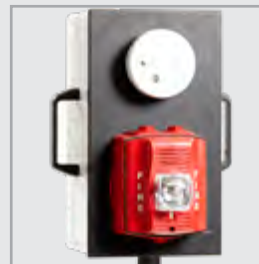

Strobe Light & Annunciator